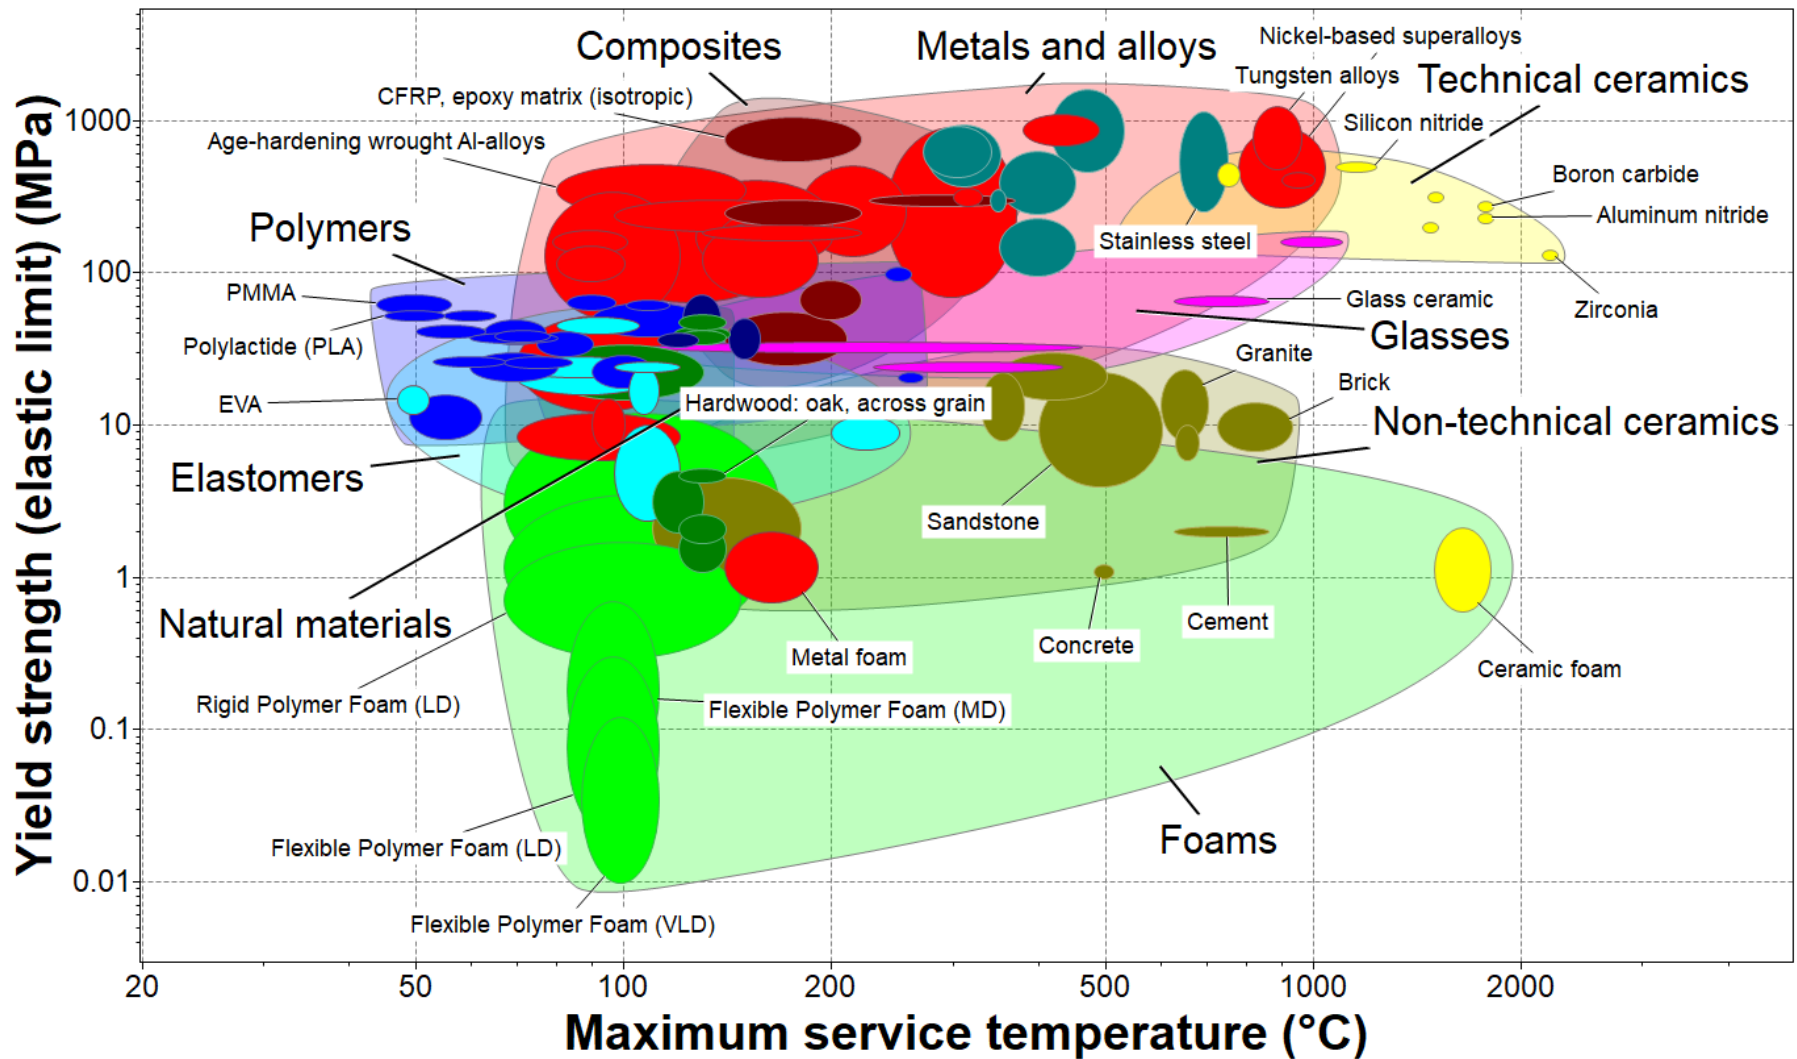

## Yield Strength vs. Maximum Service Temperature

\*Chart created with the Granta EduPack Level 2 Database